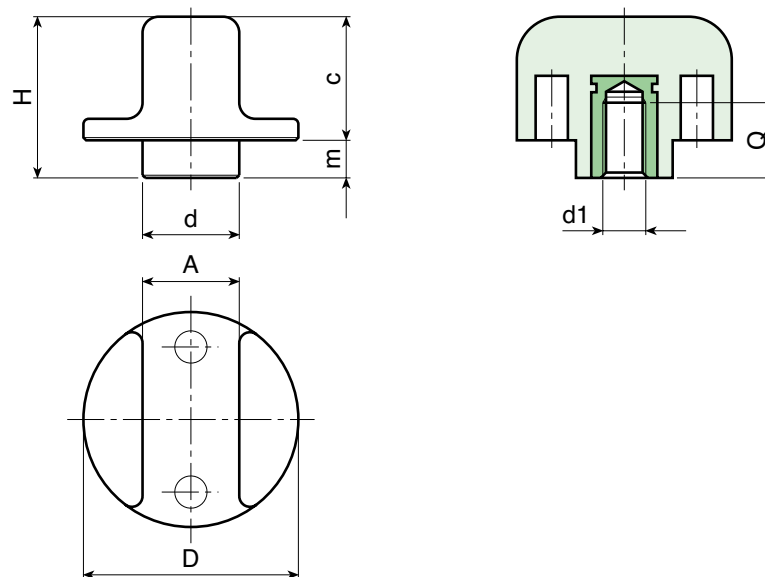

# KNOB WITH THREADED FEMALE INSERT

Brass blind threaded bush (tolerance 6H).

**SPECIAL REQUEST:**

- It is possible to supply the inserts in different materials, on request and for quantities.
- It is possible to supply colours as shown in the table at pag. G-23, on request and for quantities.