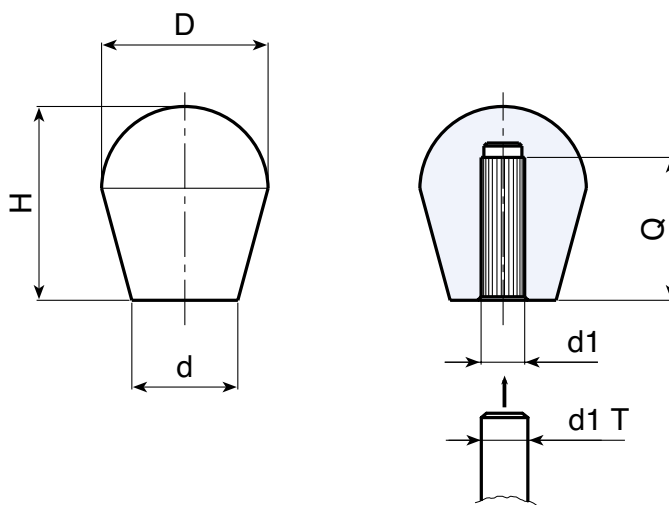

# ROUND CONICAL KNOB WITH SELF-FIXING HOLE

# I500

**Material:**

Reinforced polyamide.  
Oils and greases resistant.

**Surface:**

Satin.

**Colour:**

Black (RAL 9011).

**Hole:**

Female smooth hole, with special deformable fixing ribs, obtained by moulding the plastic.

**Fixing:**

Push fit.

**SPECIAL REQUEST:**

- It is possible to supply colours as shown in the table at pag. I-23, on request and for quantities.

☺	art.	D	H	d	d1 T	d1	Q	⚖ g
☺	I50030.TG1001	27	32	18	+0 -0,058	10	23	11
☺	I50030.TG1201	27	32	18	+0 -0,070	12	22	11
☺	I50030.TG1401	27	32	18	+0 -0,070	14	20	10
☺	I50032.TG0601	32	37	19,5	+0 -0,048	06	25	23
☺	I50032.TG0801	32	37	19,5	+0 -0,058	08	25	23
☺	I50032.TG1001	32	37	19,5	+0 -0,058	10	25	22
☺	I50032.TG1201	32	37	19,5	+0 -0,070	12	25	21
☹	I50032.TG1401	32	37	19,5	+0 -0,070	14	25	20
☺	I50037.TG1201	37	43	24	+0 -0,070	12	30	35
☹	I50037.TG1601	37	43	24	+0 -0,070	16	30	33
☺	I50037.TG1801	37	43	24	+0 -0,070	18	30	31