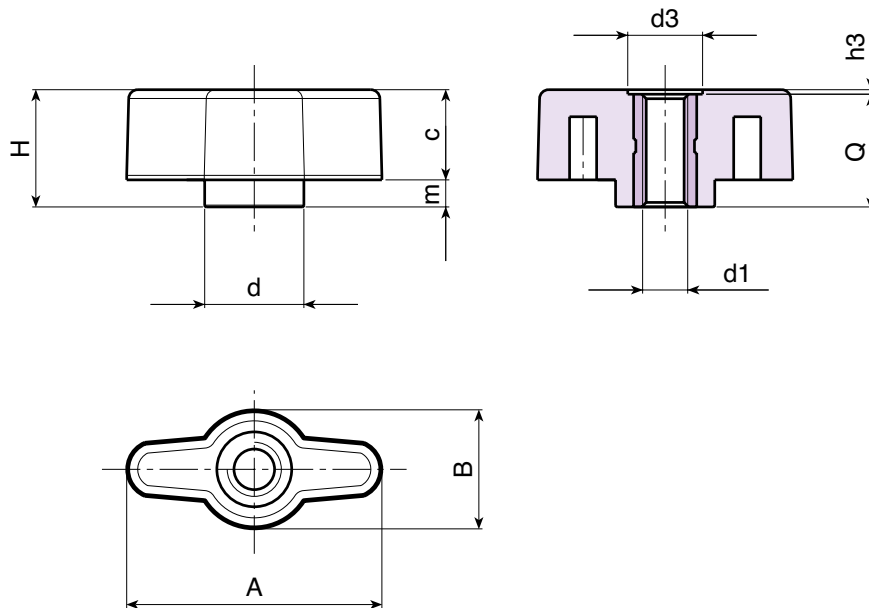

28MM. WINGNUT WITH FEMALE RIGHT THROUGH THREADED INSERT

L748

Material:

Reinforced polyamide.
Oils and greases resistant.

Surface:

Satin.

Colour:

Black (RAL 9011).

Main Insert:

Brass right through threaded bush (tolerance 6H).

SPECIAL REQUEST:

- It is possible to supply the inserts in different materials, on request and for quantities.
- It is possible to supply colours as shown in the table at pag. L-27, on request and for quantities.