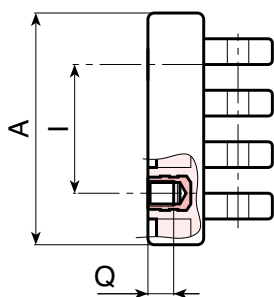

O450

UNIVERSAL HINGE WITH FEMALE THREADED INSERT FOR MOUNTING ON STRAIGHT DOOR

Material:

Reinforced polyamide.
Oils and greases resistant.

Surface:

Satin.

Colour:

Black (RAL 9011).

Inserts:

- Zinc plated steel pin.
- Brass blind threaded bush (tolerance 6H).
- (*) Zinc plated steel blind threaded bush (tolerance 6H)

SPECIAL REQUESTS:

- None.

art.	I	C	A	B	L	F	h	h1	H	d	R	d1 6H	Q	g	F1 (N)	F2 (N)
☺ O45030.TM0501	15	18	30	17	35	18	11	19	25	4	11	M5	8	26	1180	1130
☺ O45054.TM0601	30	22	54	21	44	22	13	22	30	5	15	M6	7	58	1520	2980
☹ O45078.TM0801	42	32	78	30	61	30	18	31	42	8	21	(*) M8	10	178	885	2875

Enter the stud length choice in the two .. of the article code. Lengths by request with 250 pieces minimum quantity.

LM = Maximum mouldable length.

O
HINGES

ver. OUK.15-0113

BOTECA

O - 10

Presumable presence in the stock in %

(☺) 90% (☹) 40% (☹) 5%

www.boteco.it - © All right reserved - BOTECA ©
Any unauthorized reproduction is strictly forbidden