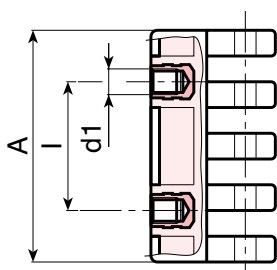

O450

UNIVERSAL HINGE WITH FEMALE THREADED INSERT FOR MOUNTING ON STRAIGHT DOOR

Material:

Reinforced polyamide.
Oils and greases resistant.

Surface:

Satin.

Colour:

Black (RAL 9011).

Inserts:

- Zinc plated steel pin.
- Brass blind threaded bush (tolerance 6H).
- (*) Zinc plated steel blind threaded bush (tolerance 6H)

SPECIAL REQUESTS:

- None.

art.	I	C	A	B	L	F	h	h1	H	d	R	d1 6H	Q	g	F1 (N)	F2 (N)
☺ O45030.TM0501	15	18	30	17	35	18	11	19	25	4	11	M5	8	26	1180	1130
☺ O45054.TM0601	30	22	54	21	44	22	13	22	30	5	15	M6	7	58	1520	2980
☹ O45078.TM0801	42	32	78	30	61	30	18	31	42	8	21	(*) M8	10	178	885	2875

Enter the stud length choice in the two .. of the article code. Lengths by request with 250 pieces minimum quantity.

LM = Maximum mouldable length.

O
HINGES

ver. OUK.15-0113

BOTECA

O - 10

Presumable presence in the stock in %

(☺) 90% (☹) 40% (☹) 5%

www.boteco.it - © All right reserved - BOTECA ©
Any unauthorized reproduction is strictly forbidden