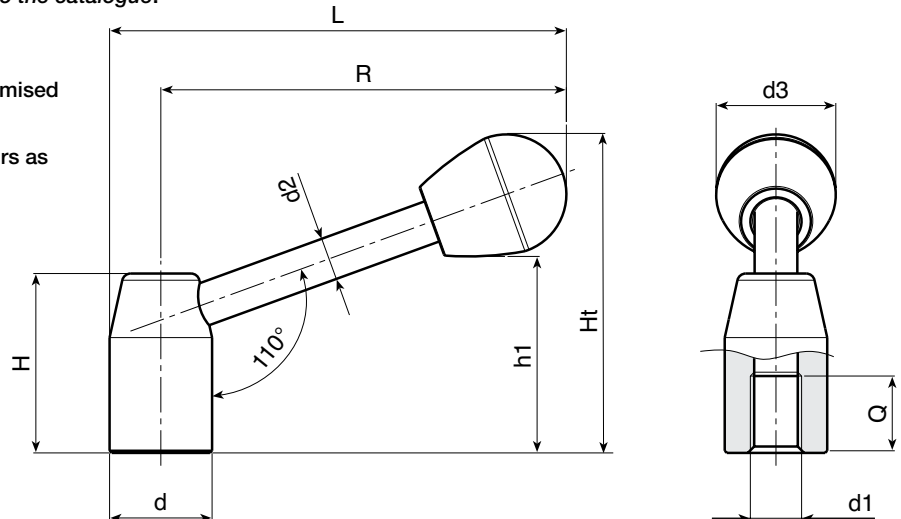

SPECIAL REQUESTS:

- It's possible to supply the levers with customised hole d1, on request and for quantities.
- It's possible to supply the knobs with colours as shown in the table at page W-19.