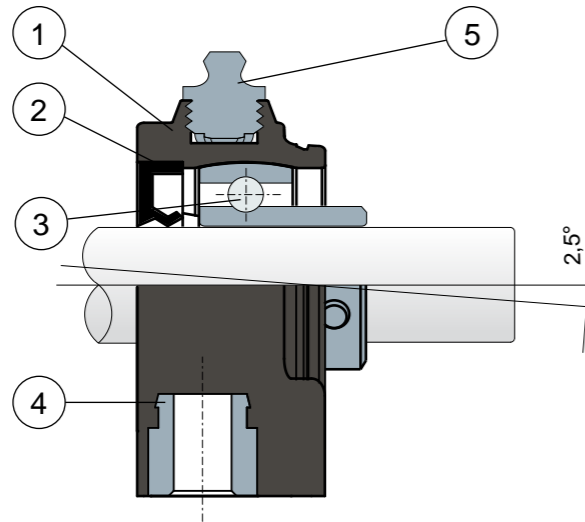

Compact Pillow Blocks

Serie **UCPA/CX**

Without protection cover

- 1) Support body made out of black or white polyamide reinforced with glass fibers.
- 2) Back gasket made out of NBR rubber for turning shaft seal.
- 3) Chrome steel or stainless steel bearing AISI 440.
- 4) Bushing made of nickel plated brass.
- 5) Greaser, straight type with 1/8 gas thread, made out of nickel-plated brass.

NOTE: The only difference from UCPA/C series is lack of protection cover, which can be ordered separately as an accessory.

Support dimensions respect ISO 3228 set of rules.

Maximum shaft alignment error 2,5°.

For further information please contact our technical office or sales department.

Compact Pillow Blocks

Technical data

Serie **UCPA/CX**

		CHROME STEEL BEARING																	
D	SERIE	Support CODES		DIMENSIONS (mm)										Bearing load (N)		Bearing support load		COVER CODES	
		Black colour	White colour	E	A	S	G	H	B	I	W	Z	T	C	C0	(N)	Closed type	Open type	
20	UCPA 204 CX	85610	85626	50,8	70	M8	13	33,2	65	10	28	34,2	49	12800	6600	2500	80254	80255	
25	UCPA 205 CX	85611	85627	50,8	75	M10	13	36,5	72	12	30	38,3	52	14000	7800	3000	80075	80076	

		STAINLESS STEEL BEARING AISI 440																	
D	SERIE	Support CODES		DIMENSIONS (mm)										Bearing load (N)		Bearing support load		COVER CODES	
		Black colour	White colour	E	A	S	G	H	B	I	W	Z	T	C	C0	(N)	Closed type	Open type	
20	UCPA 204 CX	85612	85628	50,8	70	M8	13	33,2	65	10	28	34,2	49	10800	6600	2500	80254	80255	
25	UCPA 205 CX	85613	85629	50,8	75	M10	13	36,5	72	12	30	38,3	52	11900	7800	3000	80075	80076	