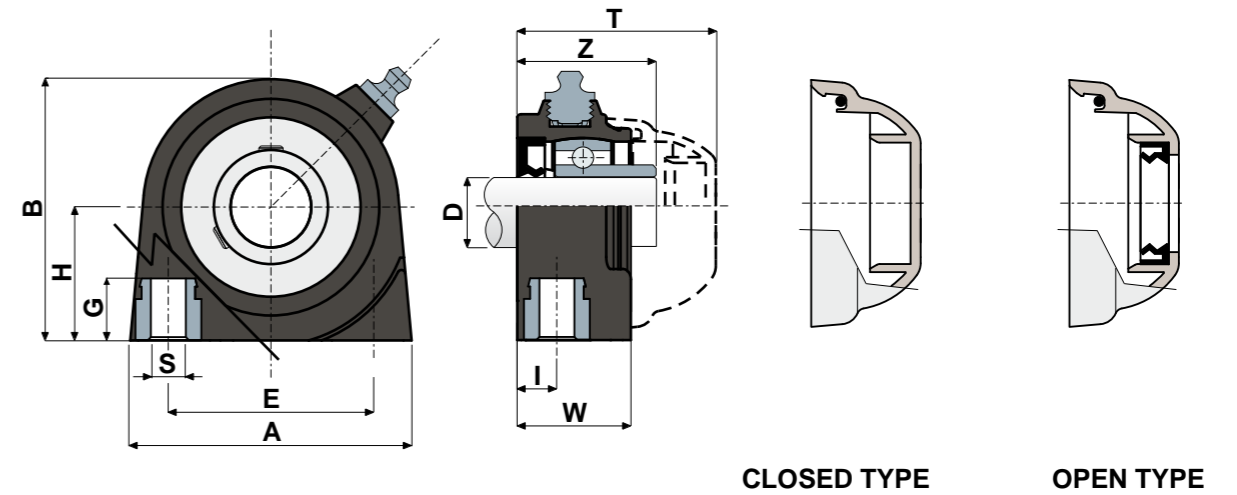

Compact Pillow Blocks

Serie **UCPA/CX**

Without protection cover

- 1) Support body made out of black or white polyamide reinforced with glass fibers.
- 2) Back gasket made out of NBR rubber for turning shaft seal.
- 3) Chrome steel or stainless steel bearing AISI 440.
- 4) Bushing made of nickel plated brass.
- 5) Greaser, straight type with 1/8 gas thread, made out of nickel-plated brass.

NOTE: The only difference from UCPA/C series is lack of protection cover, which can be ordered separately as an accessory.

Support dimensions respect ISO 3228 set of rules.

Maximum shaft alignment error 2,5°.

For further information please contact our technical office or sales department.

Compact Pillow Blocks

Technical data

Serie **UCPA/CX**

		CHROME STEEL BEARING																	
D	SERIE	Support CODES		DIMENSIONS (mm)										Bearing load (N)		Bearing support load		COVER CODES	
		Black colour	White colour	E	A	S	G	H	B	I	W	Z	T	C	C0	(N)	Closed type	Open type	
20	UCPA 204 CX	85610	85626	50,8	70	M8	13	33,2	65	10	28	34,2	49	12800	6600	2500	80254	80255	
25	UCPA 205 CX	85611	85627	50,8	75	M10	13	36,5	72	12	30	38,3	52	14000	7800	3000	80075	80076	

		STAINLESS STEEL BEARING AISI 440																	
D	SERIE	Support CODES		DIMENSIONS (mm)										Bearing load (N)		Bearing support load		COVER CODES	
		Black colour	White colour	E	A	S	G	H	B	I	W	Z	T	C	C0	(N)	Closed type	Open type	
20	UCPA 204 CX	85612	85628	50,8	70	M8	13	33,2	65	10	28	34,2	49	10800	6600	2500	80254	80255	
25	UCPA 205 CX	85613	85629	50,8	75	M10	13	36,5	72	12	30	38,3	52	11900	7800	3000	80075	80076	