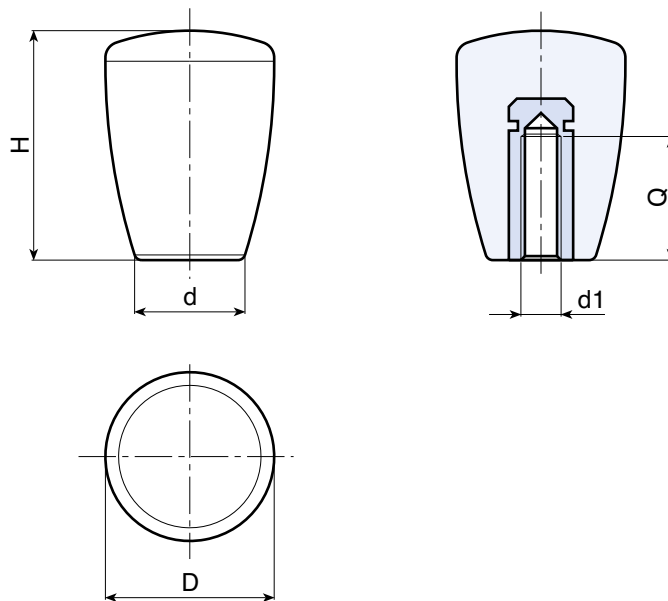

CONICAL KNOB WITH FEMALE THREADED INSERT

1107

Material:

Reinforced polyamide.
Oils and greases resistant.

Surface:

Satin.

Colour:

Black (RAL 9011).

Main Insert:

Brass blind threaded bush (tolerance 6H).

SPECIAL REQUEST:

- It is possible to supply the inserts in different materials, on request and for quantities.
- It is possible to supply colours as shown in the table at pag. I-23, on request and for quantities.
(*) ATTENTION: Reduced colour range.