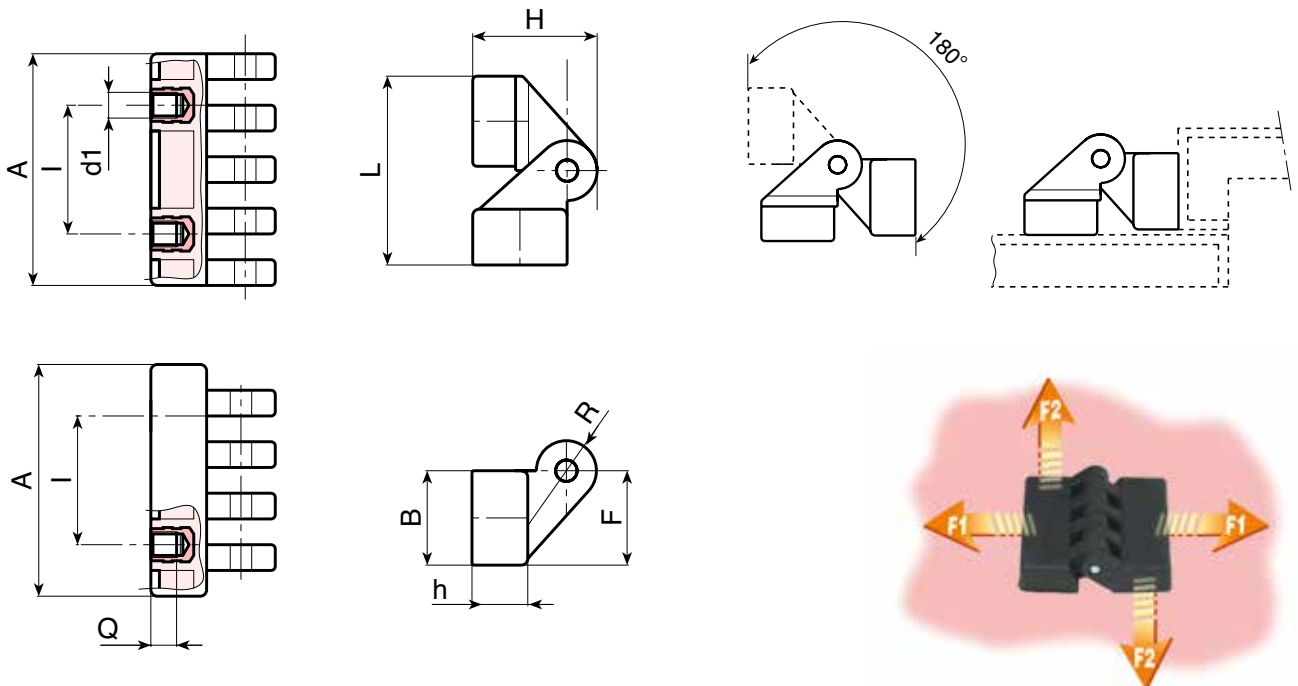

UNIVERSAL HINGE WITH FEMALE THREADED INSERT FOR MOUNTING ON ANGULAR DOOR

0452

Material:

Reinforced polyamide.
Oils and greases resistant.

Surface:

Satin.

Colour:

Black (RAL 9011).

Inserts:

- Zinc plated steel pin.
- Brass blind threaded bush (tolerance 6H).
- (*) Zinc plated steel blind threaded bush. (tolerance 6H)

SPECIAL REQUESTS:

- None.

☺	art.	I	C	A	B	L	F	h	h1	H	d	R	d1 6H	Q	⚖ g	F1 (N)	F2 (N)
☺	045230.TM0501	15	18	30	17	36	18	11	19	25	4	11	M05	8	26	1180	1130
☺	045254.TM0601	30	22	54	21	44	22	13	22	30	5	15	M06	7	58	1520	2980
☹	045278.TM0801	42	32	78	30	62	30	18	31	42	8	21	(*) M08	10	178	885	2875

Enter the stud length choice in the two .. of the article code. Lengths by request with 250 pieces minimum quantity.

LM = Maximum mouldable length.

Presumable presence in the stock in %

(☺) 90% (☺) 40% (☹) 5% (☹)