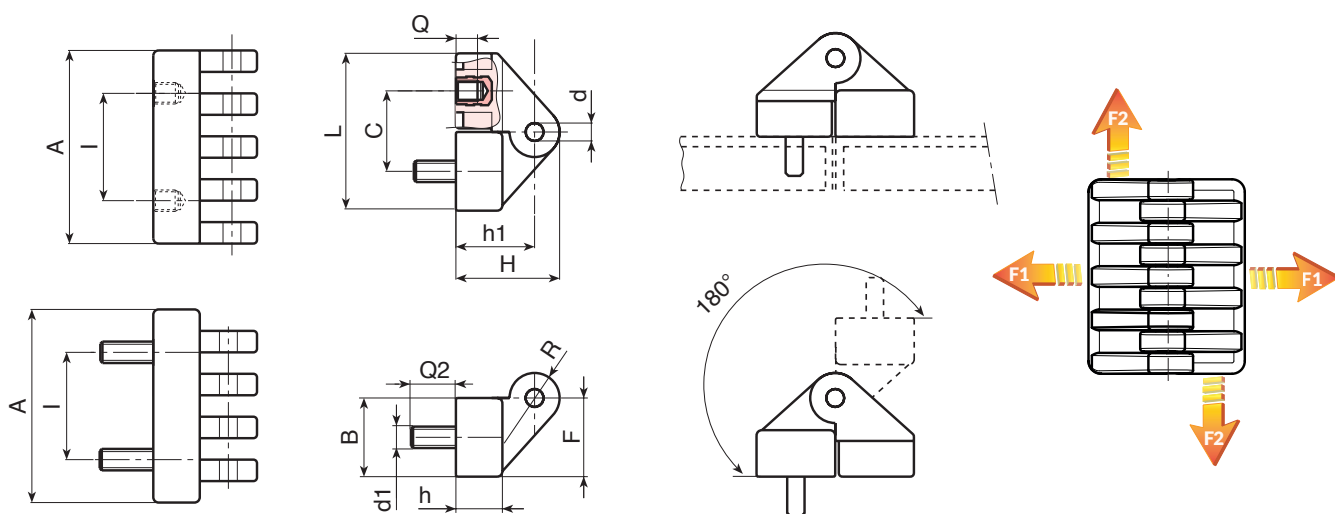

O454

+135°
-30°

PA6
+G.F.

UL94
HB

RoHS
COMPLIANT

UNIVERSAL HINGE WITH THREADED STUD AND INSERT TO MOUNT STRAIGHT DOOR

Materials:

Reinforced polyamide.
Resistant to oils and greases.

Surface finish:

Satin.

Colour:

Black (RAL 9011).

Inserts:

Galvanised steel pin.
Galvanised steel threaded stud (thread tolerance 6g).
Brass insert with female threaded hole (thread tolerance 6H).

Special Requests:

- None.

art.	I	C	A	B	L	F	h	h1	H	d	R	d1	Q	Q2	F1(N)	F2(N)	
O45454.TM0601	30	22	54	21	44	22	13	22	30	5	15	M6	7	15	72	295	1670

Stock availability as % (🛒)
90% (●) - 40% (●) - 5% (●)